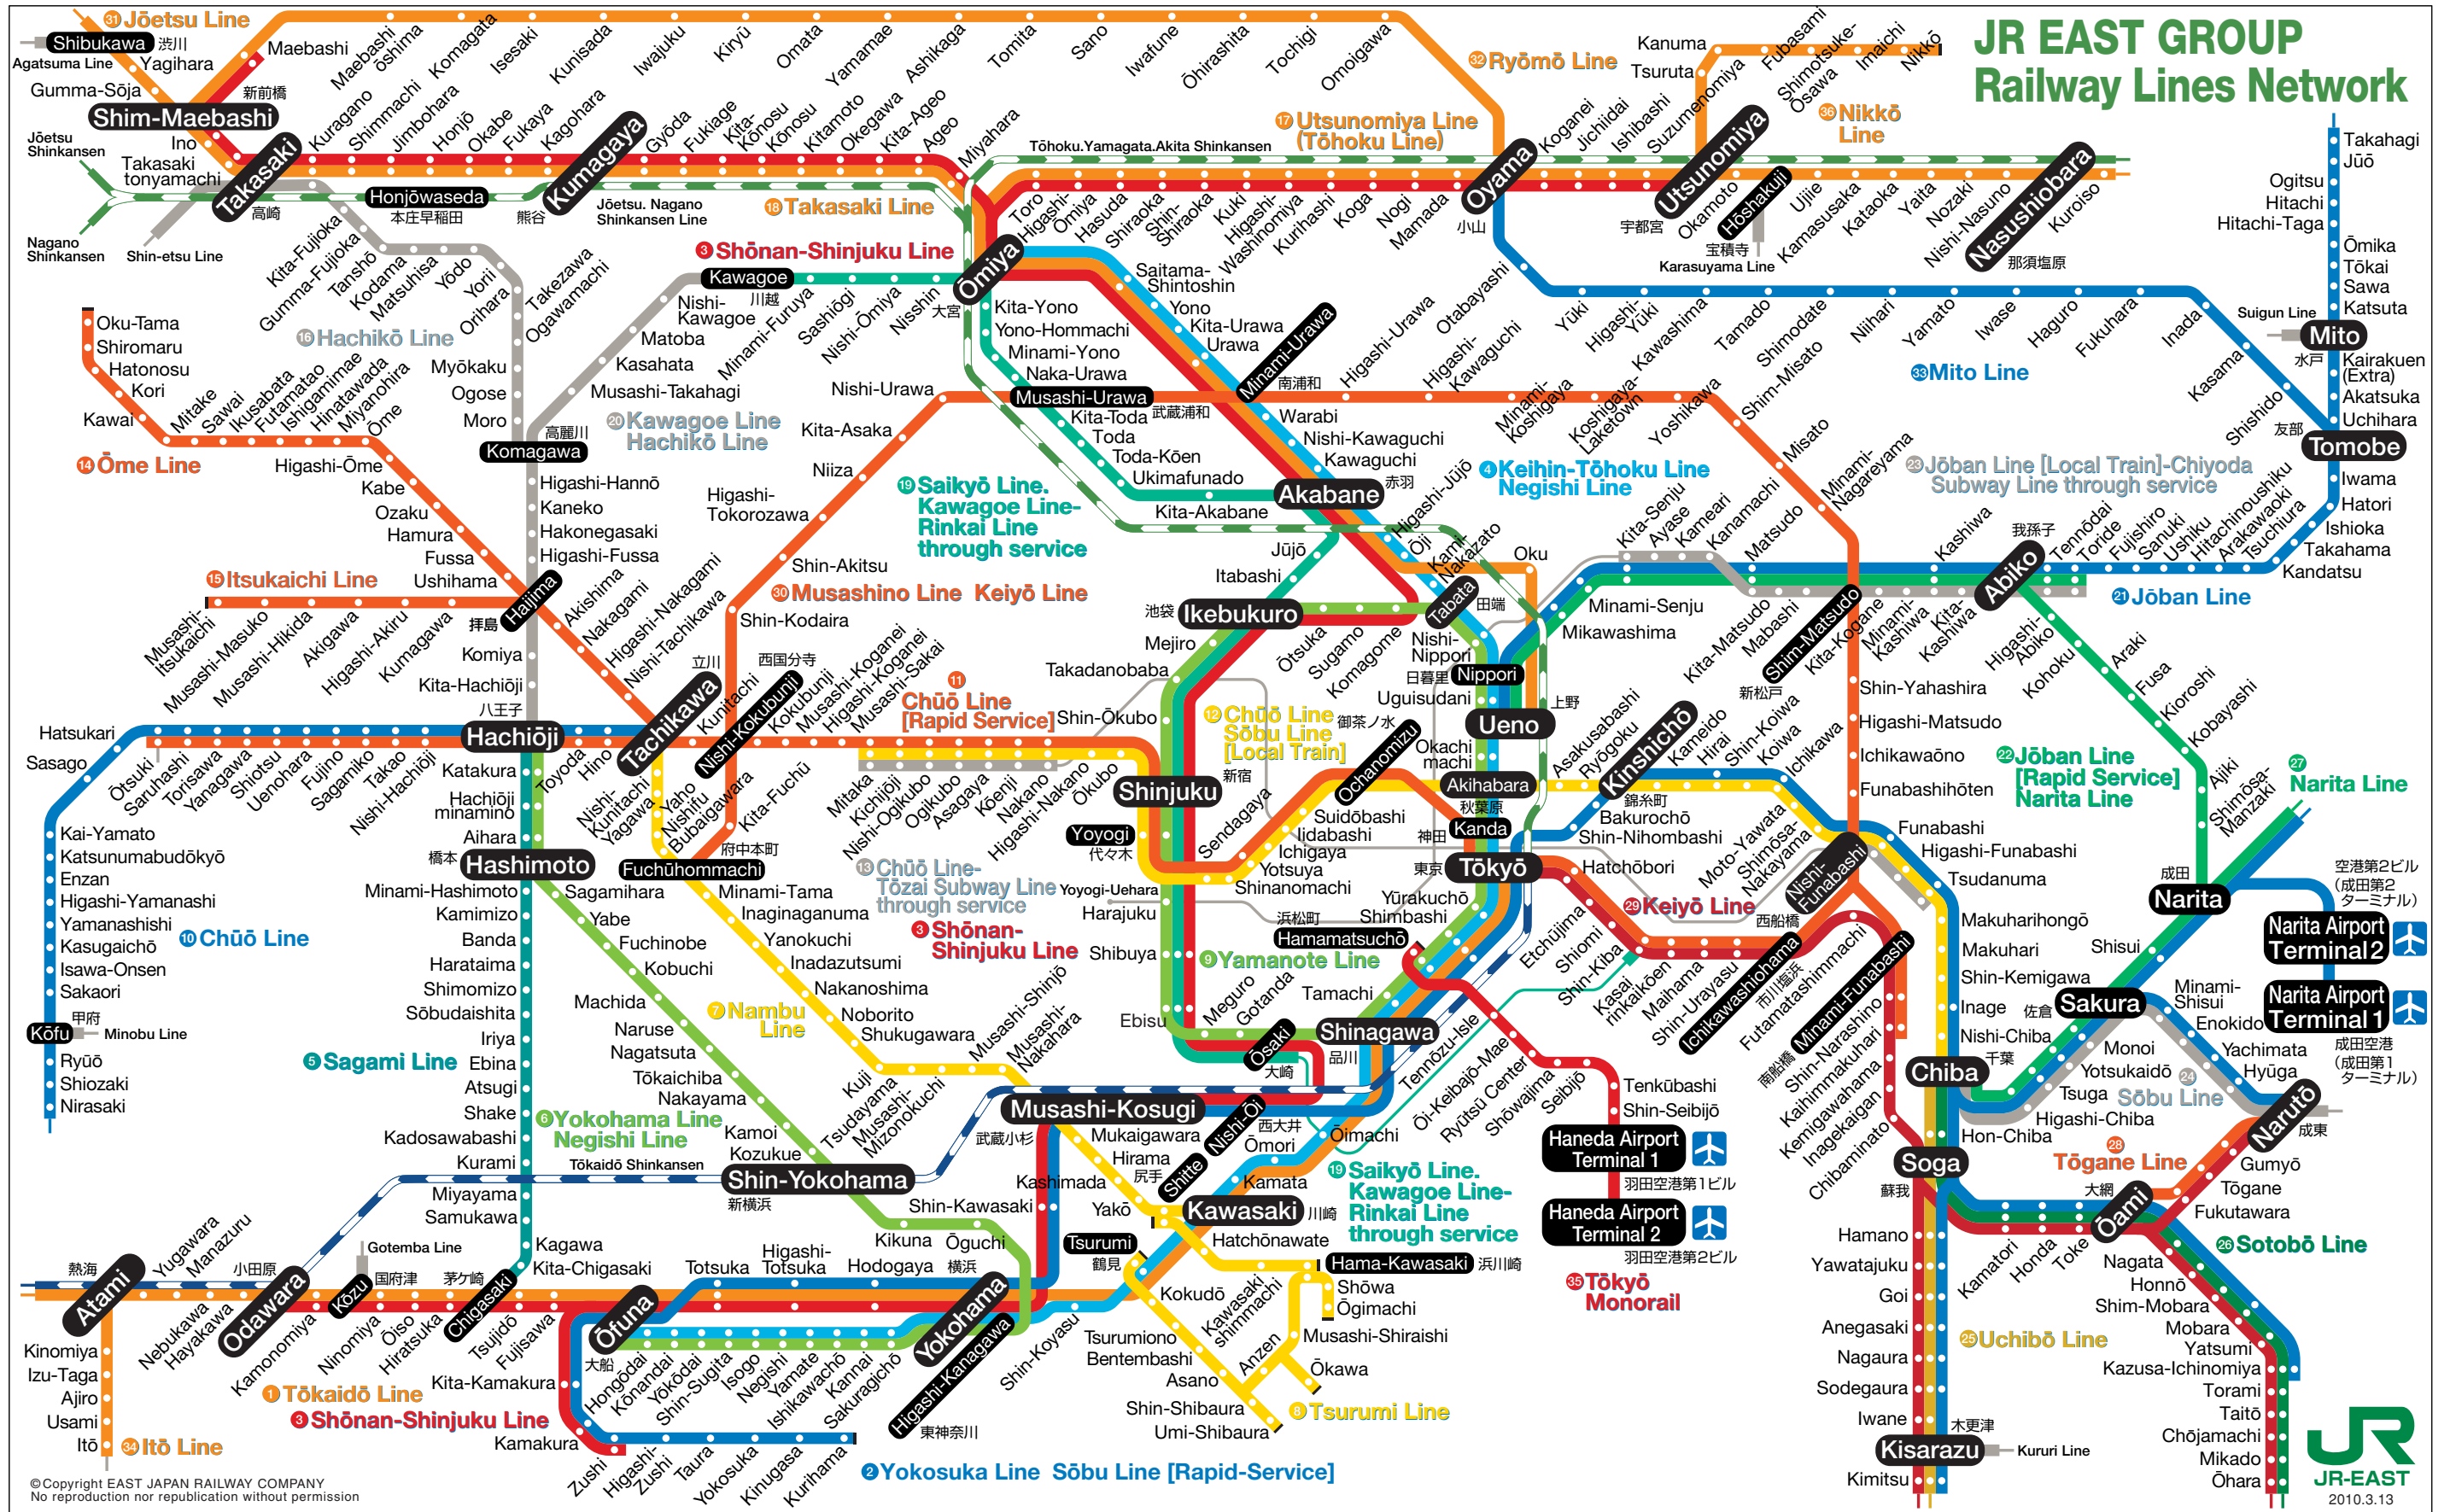

JR EAST GROUP Railway Lines Network

© Copyright EAST JAPAN RAILWAY COMPANY
No reproduction nor republication without permission

- | | | | | |
|---|--|--|---|------------------------------|
| 1 Tōkaidō Line | 8 Tsurumi Line | 15 Itsukaichi Line | 22 Jōban Line [Rapid Service] Narita Line | 29 Keiyō Line |
| 2 Yokosuka Line Sōbu Line [Rapid Service] | 9 Yamanote Line | 16 Hachikō Line | 23 Jōban Line [Local Train]-Chiyoda Subway Line through service | 30 Musashino Line Keiyō Line |
| 3 Shōnan-Shinjuku Line | 10 Chūō Line | 17 Utsunomiya Line (Tōhoku Line) | 24 Sōbu Line | 31 Jōetsu Line |
| 4 Keihin-Tōhoku Line Negishi Line | 11 Chūō Line [Rapid Service] | 18 Takasaki Line | 25 Uchibō Line | 32 Ryōmō Line |
| 5 Sagami Line | 12 Chūō Line Sōbu Line [Local Train] | 19 Saikyō Line. Kawagoe Line-Rinkai Line through service | 26 Sotobō Line | 33 Mito Line |
| 6 Yokohama Line Negishi Line | 13 Chūō Line-Tōzai Subway Line through service | 20 Kawagoe Line Hachikō Line | 27 Narita Line | 34 Itō Line |
| 7 Nambu Line | 14 Ōme Line | 21 Jōban Line | 28 Tōgane Line | 35 Tōkyō Monorail |
| | | | | 36 Nikkō Line |